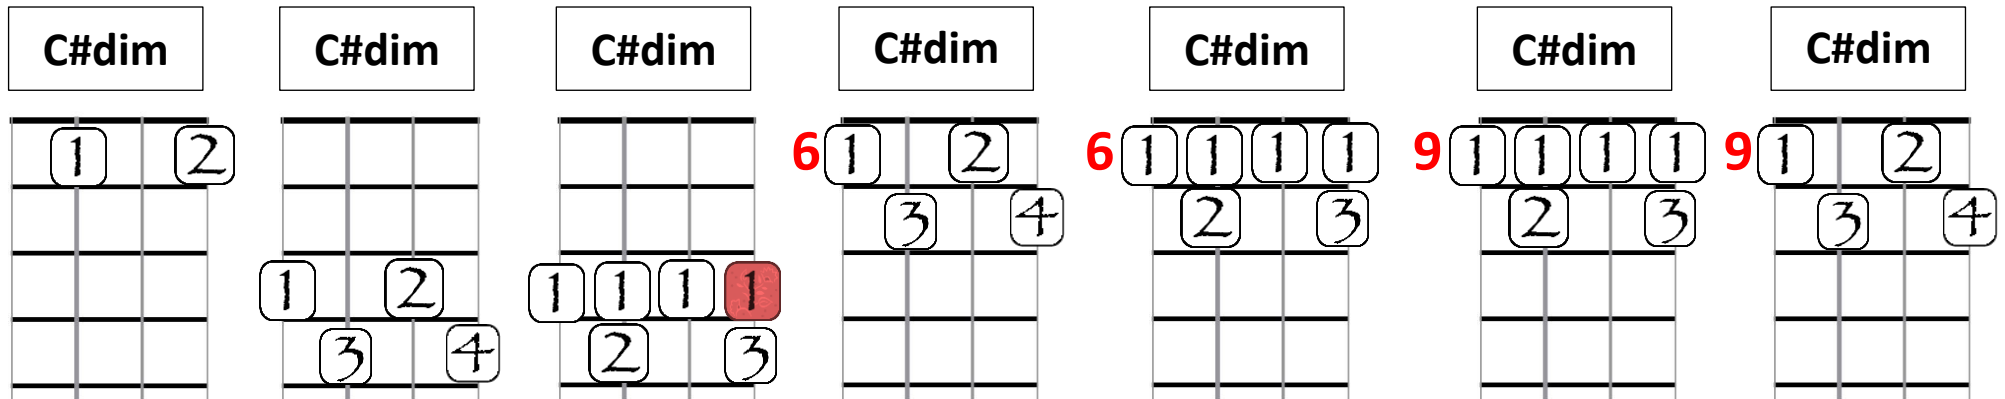

FOCUS ON CHORDS: C#dim

13/06/22

BIG FAT FILE:

174 AIN'T SHE SWEET, **175** BABY FACE

177 CABARET, **179** SEASIDE/RAIN MEDLEY